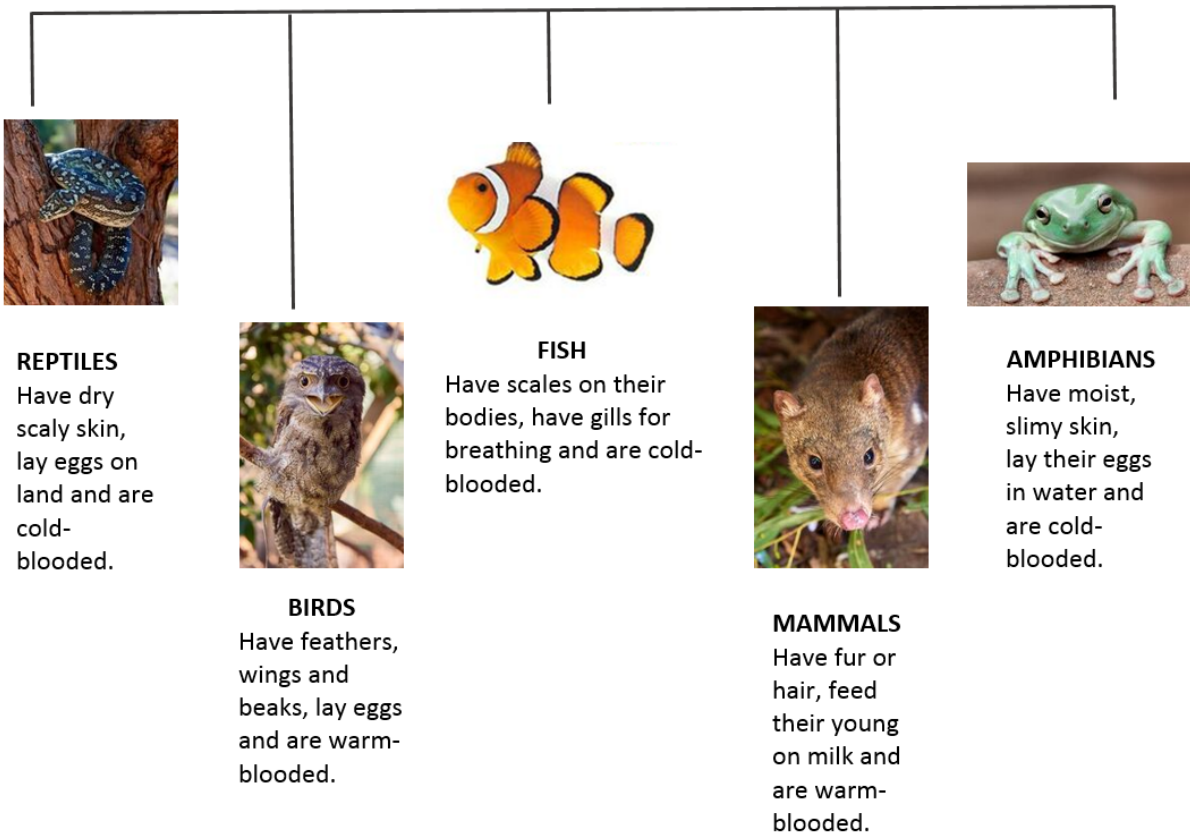

Feathers, Fur and Scales Information Sheet

Types of Vertebrate Animals (animals with backbones)

What do they eat?

Carnivores

They eat meat, for example snakes, crocodiles and Tasmanian devils.

Herbivores

They eat plants, for example koalas, kangaroos and parrots.

Omnivores

They eat everything, for example emus, crabs and bats.

Where do they live?

Deserts

Deserts are the driest places on Earth. They get very little rainfall and have lots of sand.

Who lives there? Thorny Devil, Bilby, Bearded Dragon, Red Kangaroo

Bushland and Temperate Forests

These habitats have lots of trees but can be dry.

Who lives there? e.g. Goanna, Dingo, Koala, Wombat, Echidna

Rainforests

Rainforests have lots of trees and lots of rain.

Who lives there? e.g. Quoll, Green Tree Frog, Flying Fox, Boyds Forest Dragon

Wetlands and Waterways

These habitats include lakes, rivers & billabongs.

Who lives there? e.g. Saltwater Crocodile, Platypus, Water Skink, Turtle